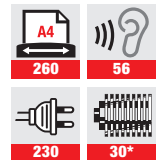

W/D/H 49 x 44 x 90 cm

100 CP5 | 100CP6 | 100 CP7

*CP6,
CP7 / 2

EcoLogic

Model	Shred size		Security level DIN 66 399						Shredding capacity* sheets		Cutting speed m/s	Throughput** sheets/min		Also shreds:				
	mm	l	P	F	O	T	H	E	70 g/m ²	80 g/m ²		70 g/m ²	80 g/m ²					
100 SP2	3.8	100	5+	2	-	-	2*	-	-	23-25	19-21	0.14	707	594	✓	-	✓	-
100 CP4	3.8 x 36	100	5+	4	1	-	4*	-	-	18-20	16-17	0.14	566	481	✓	-	✓	-
100 CP5	1.9 x 15	100	5+	5	2	-	-	-	-	13-15	11-13	0.14	424	368	✓	-	✓	-