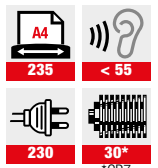

CPNI
Centre for the Protection
of National Infrastructure

45 CP5 | 45 CP7

45 SP2, CP4, CP5

EcoLogic

I-control

DLS

Silentec

PROFESSIONAL DATA SHREDDERS

– a Synthesis of Technology, Performance and Design. All intimus® shredders are built from durable, precision engineered, high-performance components, designed for a long life of high volume usage. The product range covers all requirements from day-to-day office use up to High Security Shredding machines in use for destruction of classified material in line with all current legal requirements such as DIN 66399 or NSA 02/01. intimus® shredders carry various features which make them unique in user-friendliness and operating efficiency.