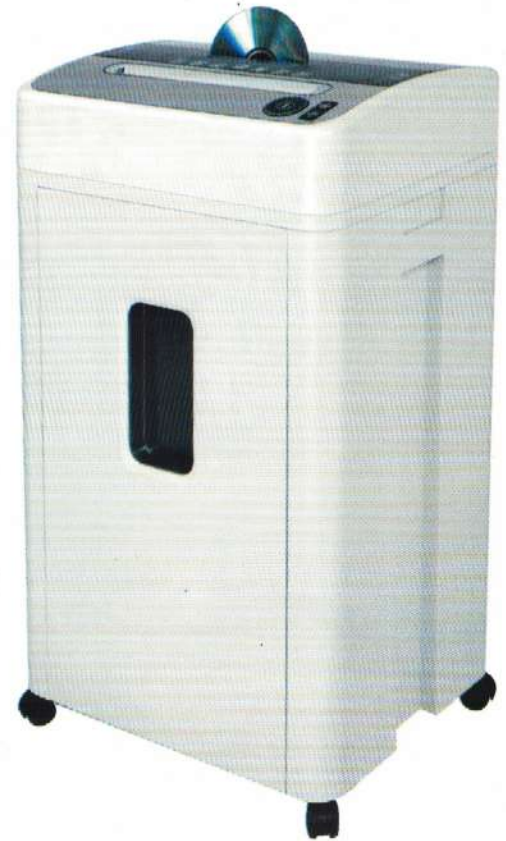

## Crosscut Shredder DINO grand

Two mounted slots for paper and media

Sheet Capacity  
**17 / 20**  
sheets

Cut Size  
**3.0 x 23**  
mm

Rated Time of Use  
**20**  
minutes

**LOW NOISE**

Working Panel

### FEATURES :

1. Auto start / stop with photo cell
2. Auto stop and reverse if paper jams
3. Auto cut off if bin is open
4. Auto cut off if bin is full ( full container warning by 15 seconds alarm )
5. Auto cut off motor over heated
6. Can shred paper clips, staples, and IC Card
7. Specially processed and hardened individual cutting blade
8. Metal gears
9. Mobile on castors
10. ABS casing

### SPECIFICATION :

**NEW**

Power	230 V, 50 Hz
Power Consumption	410 W
Shred Size	3 x 23 ( mm )
Sheet Capacity	17 sheets (80 g, A4) / 1CD 20 sheets (70 g, A4) / 1CD
Speed	3.0 m / min
CD Throat Width	125 mm
Throat Width	240 mm
Container	30 / 5 L
Dimension	400 x 310 x 650 ( mm )
Net Weight	20.3 kg