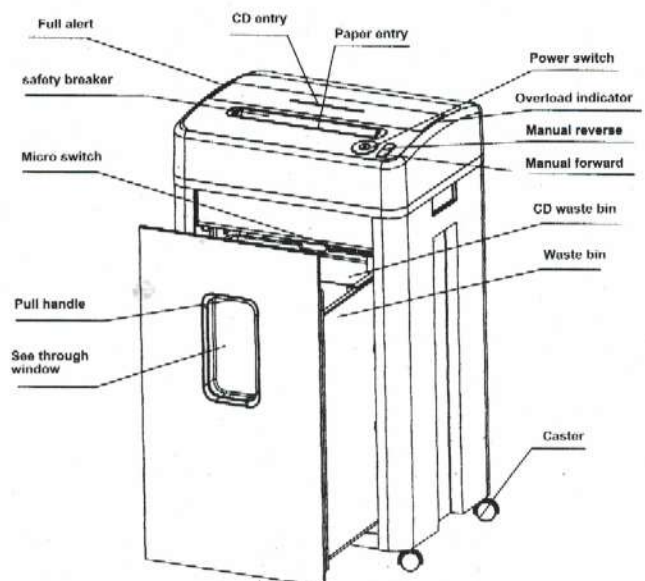

PRODUCT OUTLOOK AND NAMES

WENGENG OA SALES & SERVICES

TEL: 018-207 0021/ 03-8063 8100

Website: <https://shredder2u.com.my/>

GOOD DESIGN | SUPER QUALITY | TOP PERFORMANCE | EXCELENT PRICE