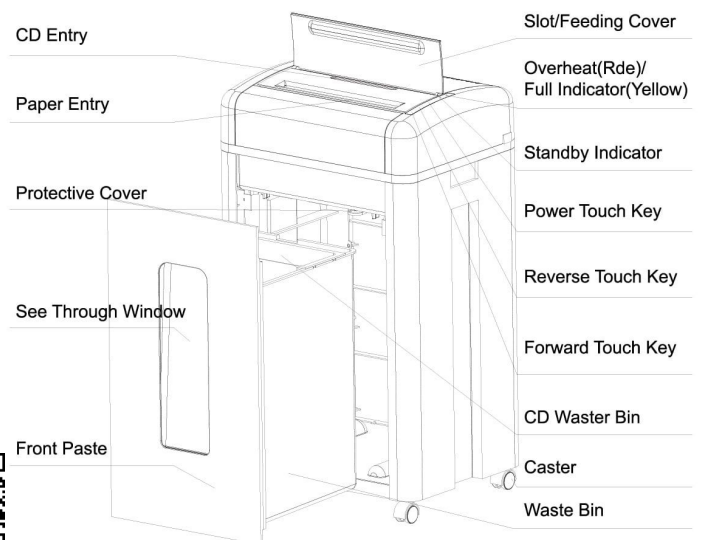

PRODUCT OUTLOOK AND NAMES

WENGENG OA SALES & SERVICES/ TEL: 018-207 0021, 03-8063 8100/ Website: <https://shredder2u.com.my/>

GOOD DESIGN | SUPER QUALITY | TOP PERFORMANCE | EXCELENT PRICE