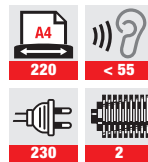

INFORMATION
SECURITY

INTIMUS 29 CP4

OFFICE SHREDDER

- ▶ Shreds paper and optical media in only one machine

DATA SHREDDER

Professional Data Shredders – a Synthesis of Technology, Performance and Design. All intimus® shredders are built from durable, precision engineered, high-performance components, designed for a long life of high volume usage. The product range covers all requirements from day-to-day office use up to High Security Shredding machines in use for destruction of classified material in line with all current legal requirements such as DIN 66399 or NSA 02/01. intimus® shredders carry various features which make them unique in user-friendliness and operating efficiency.

SPECIFICATIONS

Shred size	4 x 39 mm
Shred Type	Cross cut
Bin volume	29 l
Suitable for	1-2 persons
Security level DIN 66399	P-4 / O-3 / T-4
Shredding capacity*	18 sheets 70 g/m ²
	16 sheets 80 g/m ²
Cutting speed	0,05 m/sec
Throughput**	180 sheets/min. 70g/m ²
	160 sheets/min. 80g/m ²
Noise Level	< 55 dB
Input	220-240 V, 50-60 Hz
Also shreds:	
Weight	12.4 kg
Dimensions (WxDxH)	40 x 28 x 55 cm